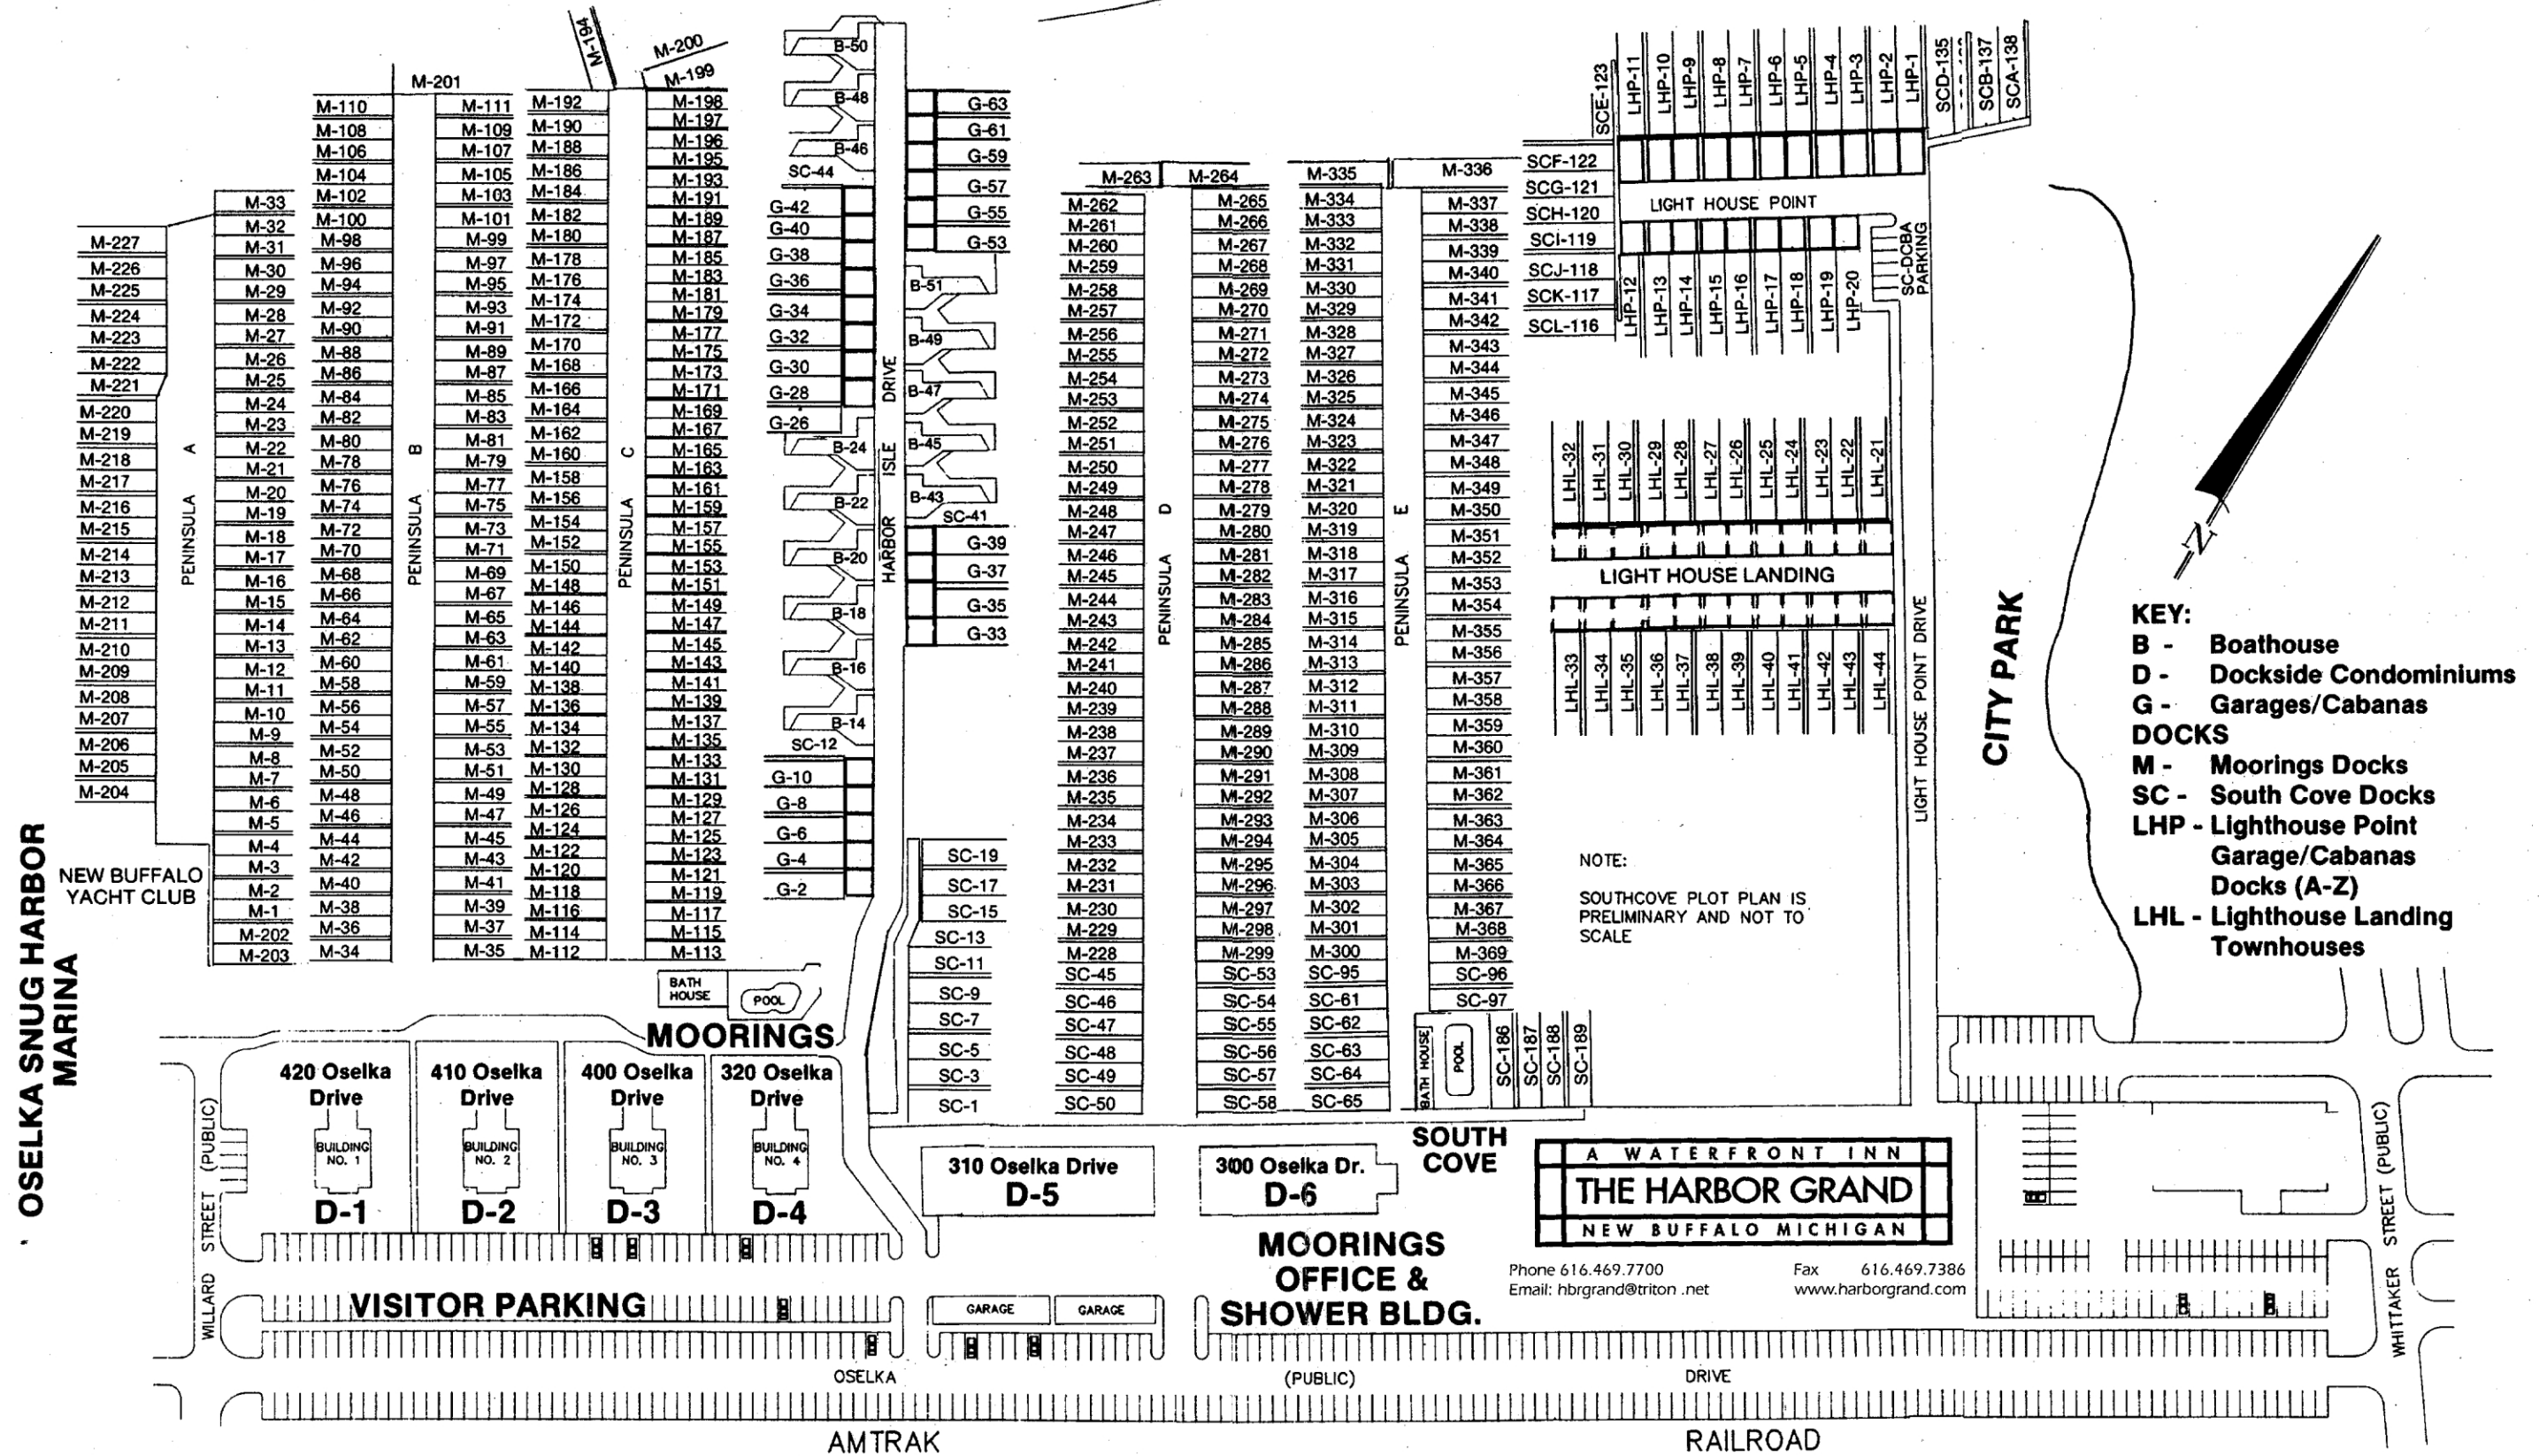

SOUTHCOVE AND THE MOORINGS

NAVIGATION CHANNEL

- KEY:**
- B - Boathouse
 - D - Dockside Condominiums
 - G - Garages/Cabanas
 - DOCKS**
 - M - Moorings Docks
 - SC - South Cove Docks
 - LHP - Lighthouse Point Garage/Cabanas Docks (A-Z)
 - LHL - Lighthouse Landing Townhouses

NOTE:
SOUTHCOVE PLOT PLAN IS PRELIMINARY AND NOT TO SCALE

Phone 616.469.7700 Fax 616.469.7386
Email: hbrgrand@triton.net www.harborgrand.com

MOORINGS OFFICE & SHOWER BLDG.

A WATERFRONT INN
THE HARBOR GRAND
NEW BUFFALO MICHIGAN

OSELKA SNUG HARBOR MARINA

NEW BUFFALO YACHT CLUB

WILLARD STREET (PUBLIC)

WHITTAKER STREET (PUBLIC)

AMTRAK

RAILROAD